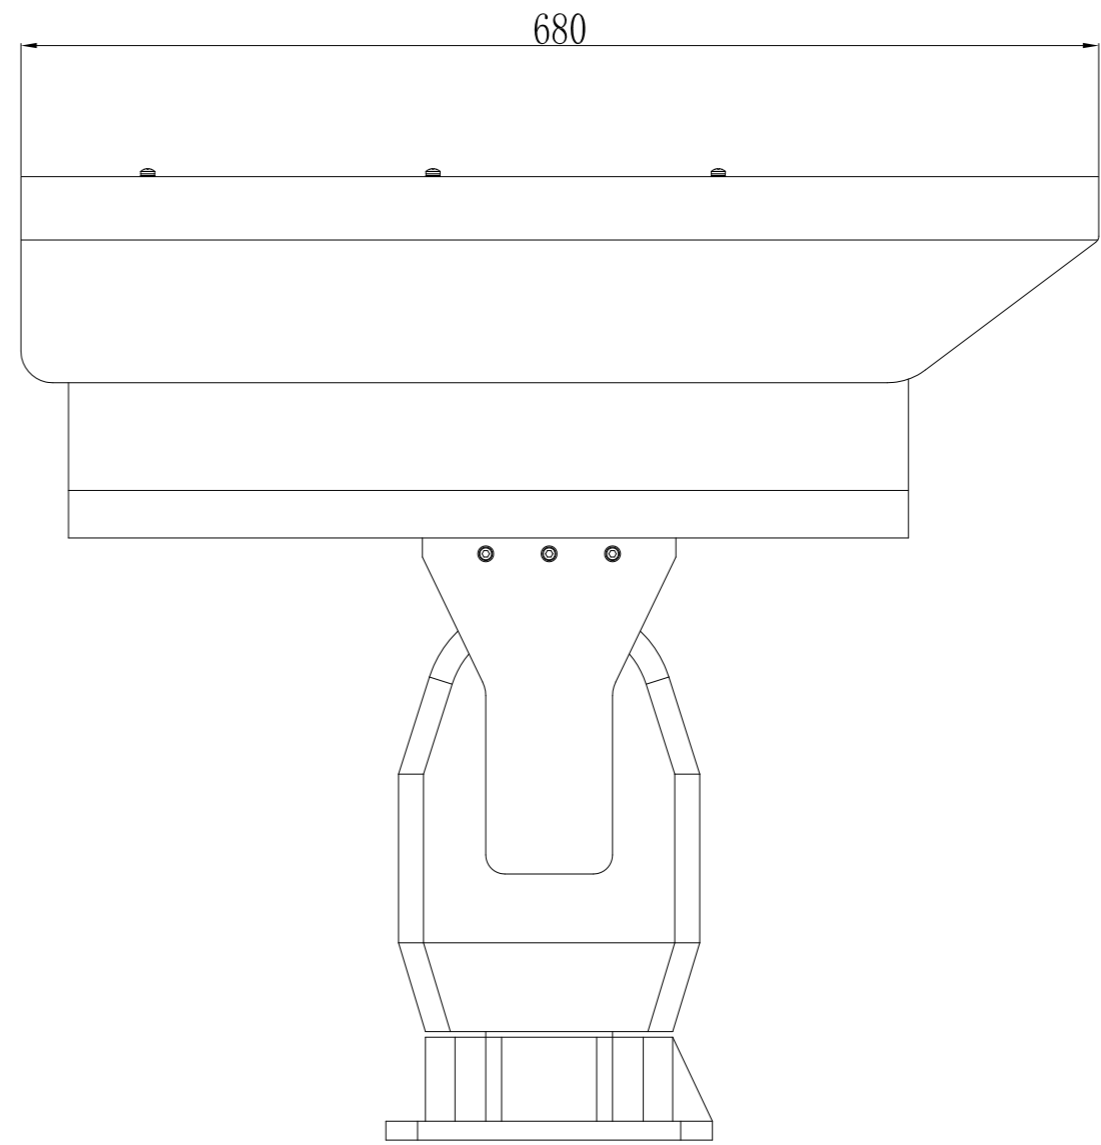

RELEASE LEVEL: PROJ RELEASE  
FILE NAME: DWS-0200-0000

REVISIONS					
REV	ZONE	MARK	DESCRIPTION	DATE	CHANGED

底座安装尺寸

1 2 3 4 5 6 7 8 9 10 11 12 13 14 15 16

A B C D E F G H I J K L

1 2 3 4 5 6 7 8 9 10 11 12 13 14 15 16 A1