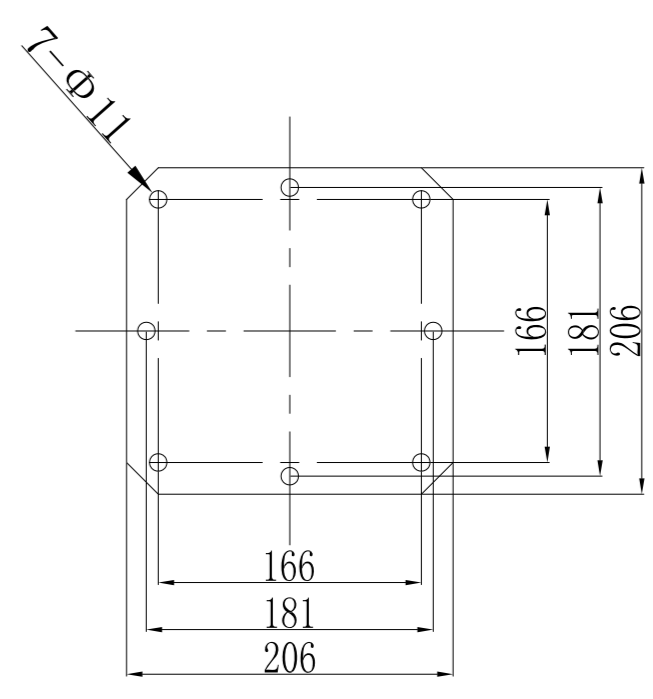

RELEASE LEVEL: PROJ RELEASE  
FILE NAME: DWS-0200-0000

REVISIONS					
REV	ZONE	MARK	DESCRIPTION	DATE	CHANGED

底座安装尺寸

1 2 3 4 5 6 7 8 9 10 11 12 13 14 15 16

A B C D E F G H I J K L

1 2 3 4 5 6 7 8 9 10 11 12 13 14 15 16 A1