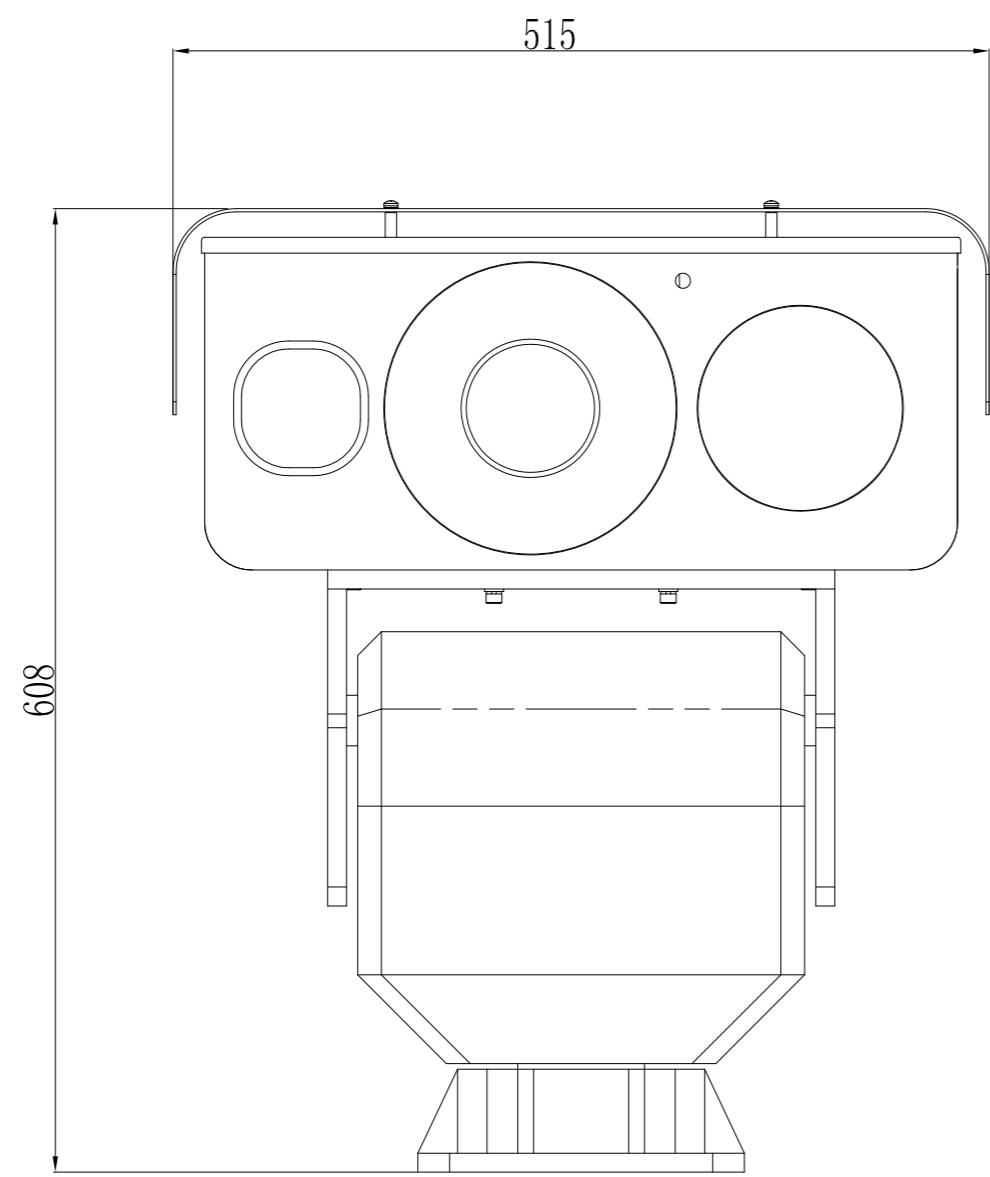

RELEASE LEVEL: PROJ RELEASE  
FILE NAME: DWS-0200-0000

REVISIONS					
REV	ZONE	MARK	DESCRIPTION	DATE	CHANGED

底座安装尺寸

1 2 3 4 5 6 7 8 9 10 11 12 13 14 15 16

A B C D E F G H I J K L

1 2 3 4 5 6 7 8 9 10 11 12 13 14 15 16 A1